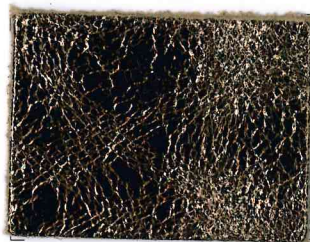

FISAP

ITALIAN LEATHER SINCE 1990

DESCR.: CROSTA LAMINATA STAMPE VARIE

SPESS.: 1,0 / 1,1

TAGLIA: 14/18

21